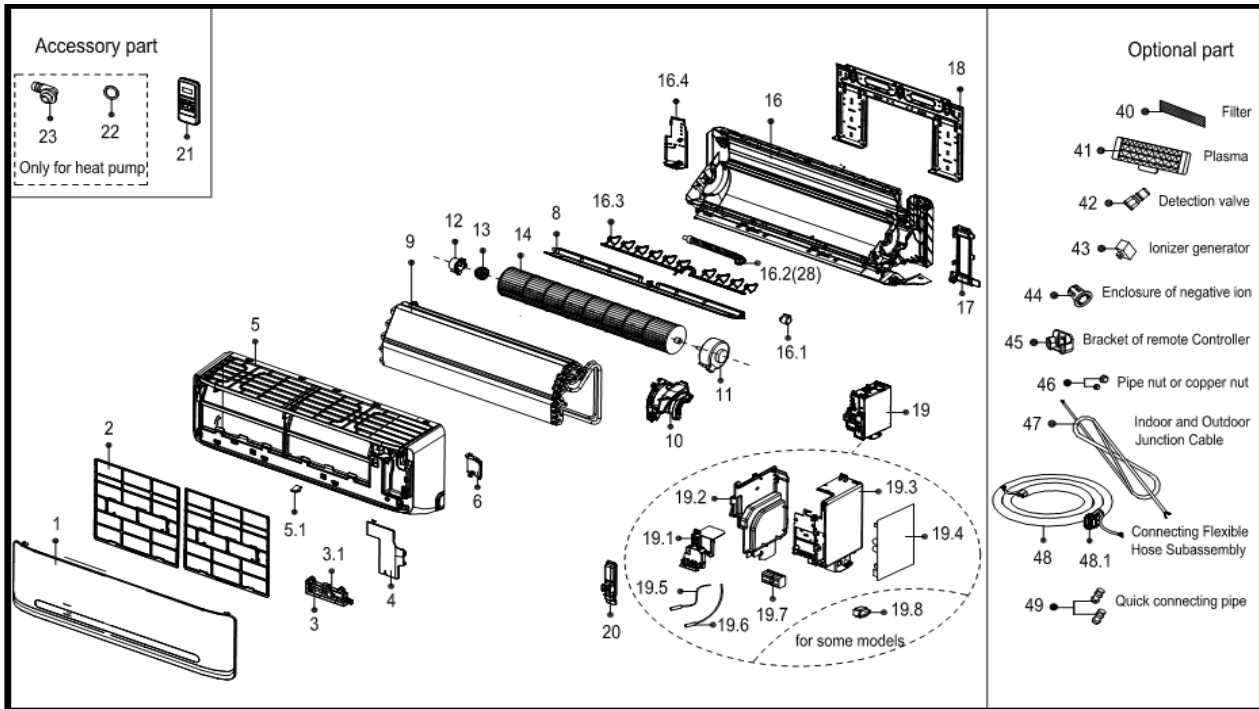

## DA1221-H2-I - 12000 BTU INDOOR UNIT

No.	Part Name	Model#	Quantity	BOM Code	Link
1	Panel assembly	DA1221-H2-I	1	12122000A48419	<a href="#">Buy Here</a>
2	Air filter Washable	DA1221-H2-I	2	12100204000522	<a href="#">Buy Here</a>
2	Air filter HEPA	DA1221-H2-I	1	12122000008249	<a href="#">Buy Here</a>
3	Display box assembly	DA1221-H2-I	1	17222000A07664	<a href="#">Buy Here</a>
3.1	Display board assembly	DA1221-H2-I	1	17122000A08523	<a href="#">Buy Here</a>
4	Cover of electrical equipment	DA1221-H2-I	1	12122000006755	<a href="#">Buy Here</a>
5	Panel frame assembly	DA1221-H2-I	1	12122000001726	<a href="#">Buy Here</a>
6	Right cover of chassis	DA1221-H2-I	1	12122000004587	<a href="#">Buy Here</a>
8	Horizontal louver assembly	DA1221-H2-I	1	12122000005815	<a href="#">Buy Here</a>
9	Evaporator assembly	DA1221-H2-I	1	15822000A04189	<a href="#">Buy Here</a>
10	Fan motor cover	DA1221-H2-I	1	12122000005540	<a href="#">Buy Here</a>
11	Fan motor	DA1221-H2-I	1	11002015000051	<a href="#">Buy Here</a>
12	Bearing holder	DA1221-H2-I	1	12122000000350	<a href="#">Buy Here</a>
13	Bearing base	DA1221-H2-I	1	12622000000006	<a href="#">Buy Here</a>
14	Cross flow fan	DA1221-H2-I	1	12100102000044	<a href="#">Buy Here</a>
16	Chassis assembly	DA1221-H2-I	1	12122000011818	<a href="#">Buy Here</a>
16.1	Louver motor	DA1221-H2-I	1	11002010000143	<a href="#">Buy Here</a>
16.3	Vertical vane	DA1221-H2-I	1	12122000000038	<a href="#">Buy Here</a>
16.4	Left cover of chassis	DA1221-H2-I	1	12122000010098	<a href="#">Buy Here</a>
17	Pipe clamp board	DA1221-H2-I	1	12122000012943	<a href="#">Buy Here</a>
18	Installation plate	DA1221-H2-I	1	12222000000018	<a href="#">Buy Here</a>
19	Electronic control box assembly	DA1221-H2-I	1	17222000009469	<a href="#">Buy Here</a>
19.1	Top cover of electronic control box	DA1221-H2-I	1	12122000004577	<a href="#">Buy Here</a>
19.2	Left side plate of Electronic control box	DA1221-H2-I	1	12122000004639	<a href="#">Buy Here</a>
19.3	Right side plate of Electronic control box	DA1221-H2-I	1	12122000004632	<a href="#">Buy Here</a>
19.4	Indoor main control board assembly	DA1221-H2-I	1	17222000009469	<a href="#">Buy Here</a>
19.5	Ambient temperature sensor assembly	DA1221-H2-I	1	11201007000085	<a href="#">Buy Here</a>
19.6	Pipe temperature sensor assembly	DA1221-H2-I	1	11201007000322	<a href="#">Buy Here</a>
19.7	Wire joint	DA1221-H2-I	1	17400401000094	<a href="#">Buy Here</a>
20	Cover of electronic control box	DA1221-H2-I	1	12122000005020	<a href="#">Buy Here</a>
21	Remote Controller	DA1221-H2-I	1	17317000A28640	<a href="#">Buy Here</a>
22	Seal ring	DA1221-H2-I	1	12600701000039	<a href="#">Buy Here</a>
23	Drain joint	DA1221-H2-I	1	12100509000061	<a href="#">Buy Here</a>
28	Drain hose	DA1221-H2-I	1	12100501000032	<a href="#">Buy Here</a>
40	Air freshening filter	DA1221-H2-I	1	12122000008249	<a href="#">Buy Here</a>
46	Pipe nut or copper nut	DA1221-H2-I	1	15500406000012	<a href="#">Buy Here</a>
46	Pipe nut or copper nut	DA1221-H2-I	1	15500406000016	<a href="#">Buy Here</a>