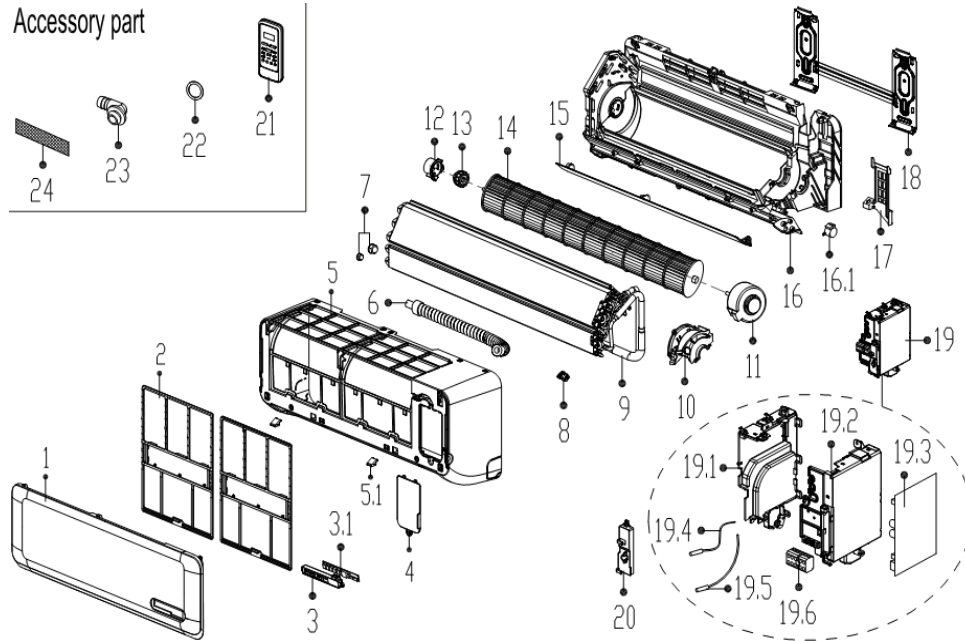

DuctlessAire Exploded View DA1215-H1/I - 12000 BTU Indoor Unit

No.	Part Name	Quantity	BOM Code	Link
1	Panel assembly	1	12122000A09547	Buy Here
2	Air filter	2	12100204000625	Buy Here
3	Display box assembly	1	17222000A01194	Buy Here
4	Cover of electrical equipment	1	12122000006694	Buy Here
5	Panel frame assembly	1	12122000001807	Buy Here
5.1	Screw cap	2	12122000006272	Buy Here
6	Drain hose	1	12100501000021	Buy Here
7	Pipe Nut	1	15500404000006	Buy Here
7	Pipe Nut	1	15500404000007	Buy Here
8	Fix clamp of temperature sensor	1	12100303000008	Buy Here
9	Evaporator assembly	1	15822000A00550	Buy Here
10	Fan motor cover	1	12122000005431	Buy Here
11	Asynchronous motor	1	11002012001853	Buy Here
12	Bearing holder	1	12122000000350	Buy Here
13	Bearing base	1	12622000000006	Buy Here
14	Cross flow fan	1	12100102000008	Buy Here
15	Horizontal louver	1	12122000005100	Buy Here
16	Chassis assembly	1	12122000003953	Buy Here
16.1	Louver motor	1	11002010000143	Buy Here
17	Pipe clamp board	1	12122000000445	Buy Here
18	Installation plate	1	12222000000013	Buy Here
19	Electronic control box assembly	1	17222000005238	Buy Here
19.1	Electronic control box I	1	12122000004586	Buy Here
19.2	Electronic control box II	1	12122000004565	Buy Here
19.3	Indoor main control board assembly	1	17122000000175	Buy Here
19.4	Ambient temperature sensor assembly	1	11201007000221	Buy Here
19.5	Pipe temperature sensor assembly	1	11201007000001	Buy Here
19.6	Wire joint	1	17400401000006	Buy Here
20	Cover of electronic control box	1	12122000004994	Buy Here
21	Remote Controller	1	17317000A04431	Buy Here
22	Seal ring	1	12600701000039	Buy Here
23	Drain joint	1	12100509000061	Buy Here
24	Air freshening filter	1	12122000008249	Buy Here